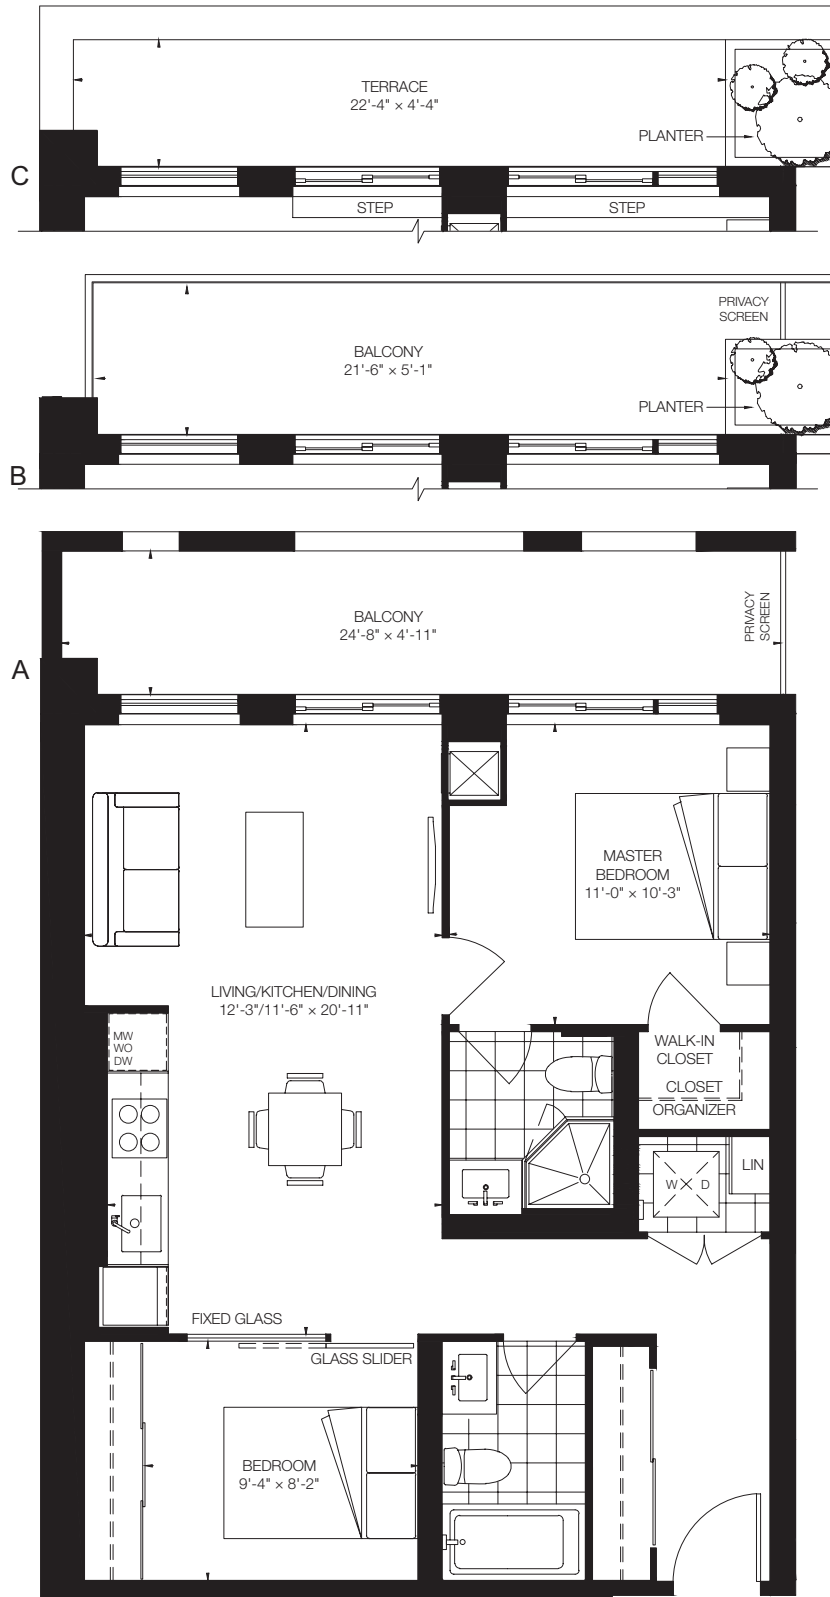

PicassoTM on Richmond

784 sq.ft.
2 Bedroom

FLOORS 4-9

- A: WINDOW/BALCONY PATTERN ON FLOORS 7, 8, 9
- B: WINDOW/BALCONY PATTERN ON FLOORS 5, 6
- C: WINDOW/BALCONY PATTERN ON FLOOR 4

PicassoTM on Richmond

791 sq.ft.
2 Bedroom

FLOORS 4-9

- A: WINDOW/BALCONY PATTERN ON FLOORS 8, 9
- B: WINDOW/BALCONY PATTERN ON FLOORS 5, 6
- C: WINDOW/BALCONY PATTERN ON FLOOR 4
- D: WINDOW/BALCONY PATTERN ON FLOOR 7

PicassoTM on Richmond

797 sq.ft.
2 Bedroom

FLOORS 30-35

A: WINDOW/BALCONY PATTERN ON FLOORS 30, 34, 35
B: WINDOW/BALCONY PATTERN ON FLOORS 31, 32, 33

PicassoTM on Richmond

839 sq.ft.
2 Bedroom

FLOORS 19-20

A: WINDOW/BALCONY PATTERN ON FLOOR 19
B: WINDOW/BALCONY PATTERN ON FLOOR 20