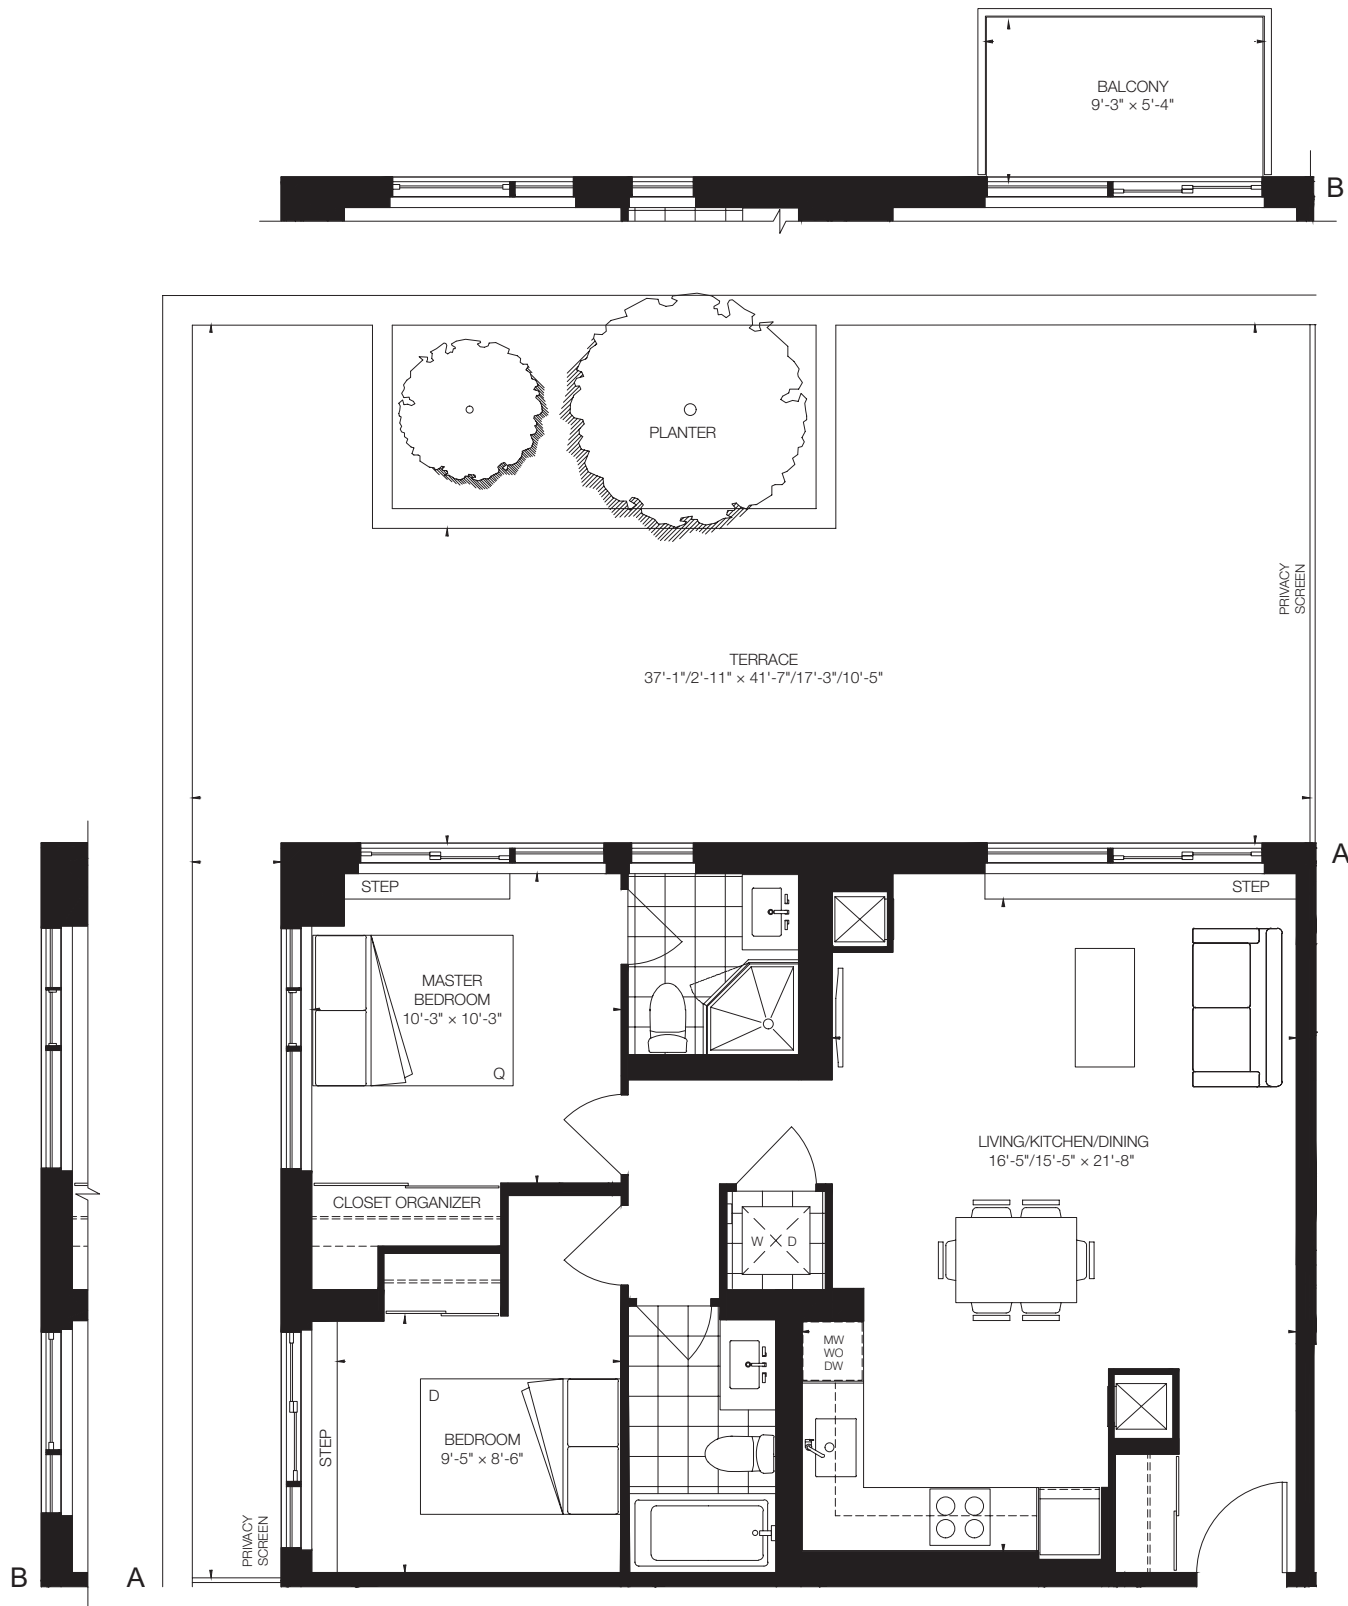

PicassoTM on Richmond

784 sq.ft.
2 Bedroom

FLOORS 4-9

- A: WINDOW/BALCONY PATTERN ON FLOORS 7, 8, 9
- B: WINDOW/BALCONY PATTERN ON FLOORS 5, 6
- C: WINDOW/BALCONY PATTERN ON FLOOR 4

PicassoTM on Richmond

791 sq.ft.
2 Bedroom

FLOORS 4-9

- A: WINDOW/BALCONY PATTERN ON FLOORS 8, 9
- B: WINDOW/BALCONY PATTERN ON FLOORS 5, 6
- C: WINDOW/BALCONY PATTERN ON FLOOR 4
- D: WINDOW/BALCONY PATTERN ON FLOOR 7

PicassoTM on Richmond

797 sq.ft.
2 Bedroom

FLOORS 30-35

A: WINDOW/BALCONY PATTERN ON FLOORS 30, 34, 35
B: WINDOW/BALCONY PATTERN ON FLOORS 31, 32, 33

PicassoTM on Richmond

839 sq.ft.
2 Bedroom

FLOORS 19-20

A: WINDOW/BALCONY PATTERN ON FLOOR 19
B: WINDOW/BALCONY PATTERN ON FLOOR 20