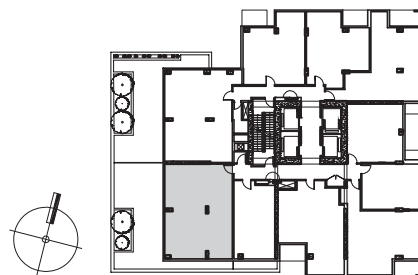

PicassoTM on Richmond

784 sq.ft.
2 Bedroom

FLOORS 4-9

- A: WINDOW/BALCONY PATTERN ON FLOORS 7, 8, 9
- B: WINDOW/BALCONY PATTERN ON FLOORS 5, 6
- C: WINDOW/BALCONY PATTERN ON FLOOR 4

PicassoTM on Richmond

791 sq.ft.
2 Bedroom

FLOORS 4-9

- A: WINDOW/BALCONY PATTERN ON FLOORS 8, 9
- B: WINDOW/BALCONY PATTERN ON FLOORS 5, 6
- C: WINDOW/BALCONY PATTERN ON FLOOR 4
- D: WINDOW/BALCONY PATTERN ON FLOOR 7

PicassoTM on Richmond

797 sq.ft.
2 Bedroom

FLOORS 30-35

A: WINDOW/BALCONY PATTERN ON FLOORS 30, 34, 35
B: WINDOW/BALCONY PATTERN ON FLOORS 31, 32, 33

PicassoTM on Richmond

839 sq.ft.
2 Bedroom

FLOORS 19-20

A: WINDOW/BALCONY PATTERN ON FLOOR 19
B: WINDOW/BALCONY PATTERN ON FLOOR 20