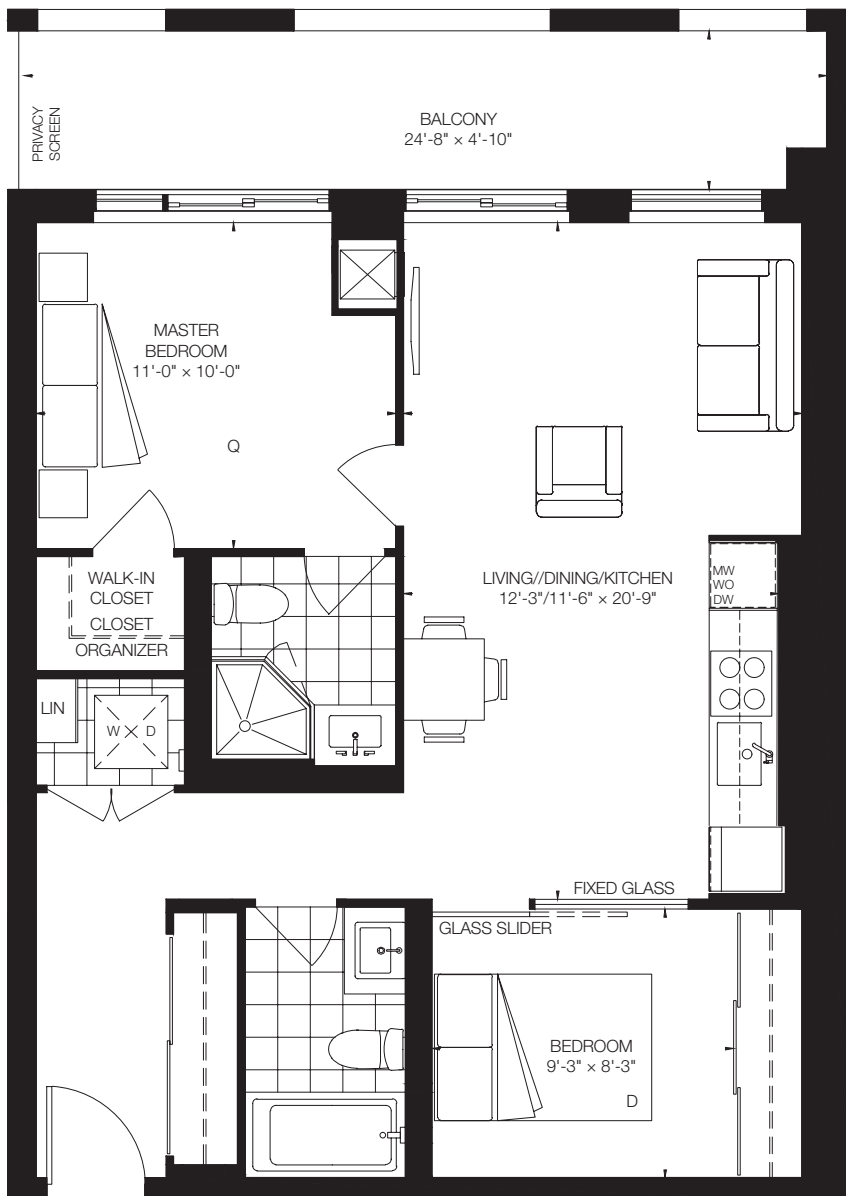

PicassoTM on Richmond

784 sq.ft.
2 Bedroom

FLOORS 4-9

- A: WINDOW/BALCONY PATTERN ON FLOORS 7, 8, 9
- B: WINDOW/BALCONY PATTERN ON FLOORS 5, 6
- C: WINDOW/BALCONY PATTERN ON FLOOR 4

PicassoTM on Richmond

791 sq.ft.
2 Bedroom

FLOORS 4-9

- A: WINDOW/BALCONY PATTERN ON FLOORS 8, 9
- B: WINDOW/BALCONY PATTERN ON FLOORS 5, 6
- C: WINDOW/BALCONY PATTERN ON FLOOR 4
- D: WINDOW/BALCONY PATTERN ON FLOOR 7

PicassoTM on Richmond

797 sq.ft.
2 Bedroom

FLOORS 30-35

A: WINDOW/BALCONY PATTERN ON FLOORS 30, 34, 35
B: WINDOW/BALCONY PATTERN ON FLOORS 31, 32, 33

PicassoTM on Richmond

839 sq.ft.
2 Bedroom

FLOORS 19-20

A: WINDOW/BALCONY PATTERN ON FLOOR 19
B: WINDOW/BALCONY PATTERN ON FLOOR 20