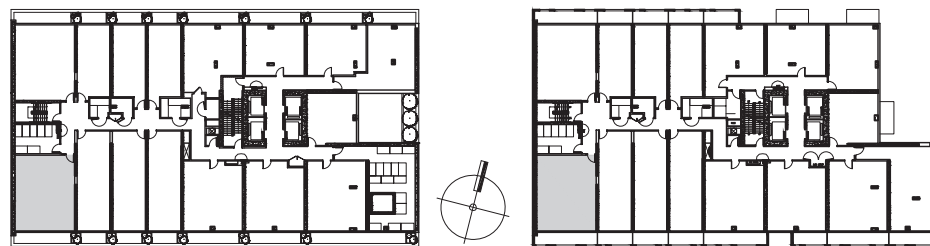

PicassoTM on Richmond

784 sq.ft.
2 Bedroom

FLOORS 4-9

- A: WINDOW/BALCONY PATTERN ON FLOORS 7, 8, 9
- B: WINDOW/BALCONY PATTERN ON FLOORS 5, 6
- C: WINDOW/BALCONY PATTERN ON FLOOR 4

PicassoTM on Richmond

791 sq.ft.
2 Bedroom

FLOORS 4-9

- A: WINDOW/BALCONY PATTERN ON FLOORS 8, 9
- B: WINDOW/BALCONY PATTERN ON FLOORS 5, 6
- C: WINDOW/BALCONY PATTERN ON FLOOR 4
- D: WINDOW/BALCONY PATTERN ON FLOOR 7

PicassoTM on Richmond

797 sq.ft.
2 Bedroom